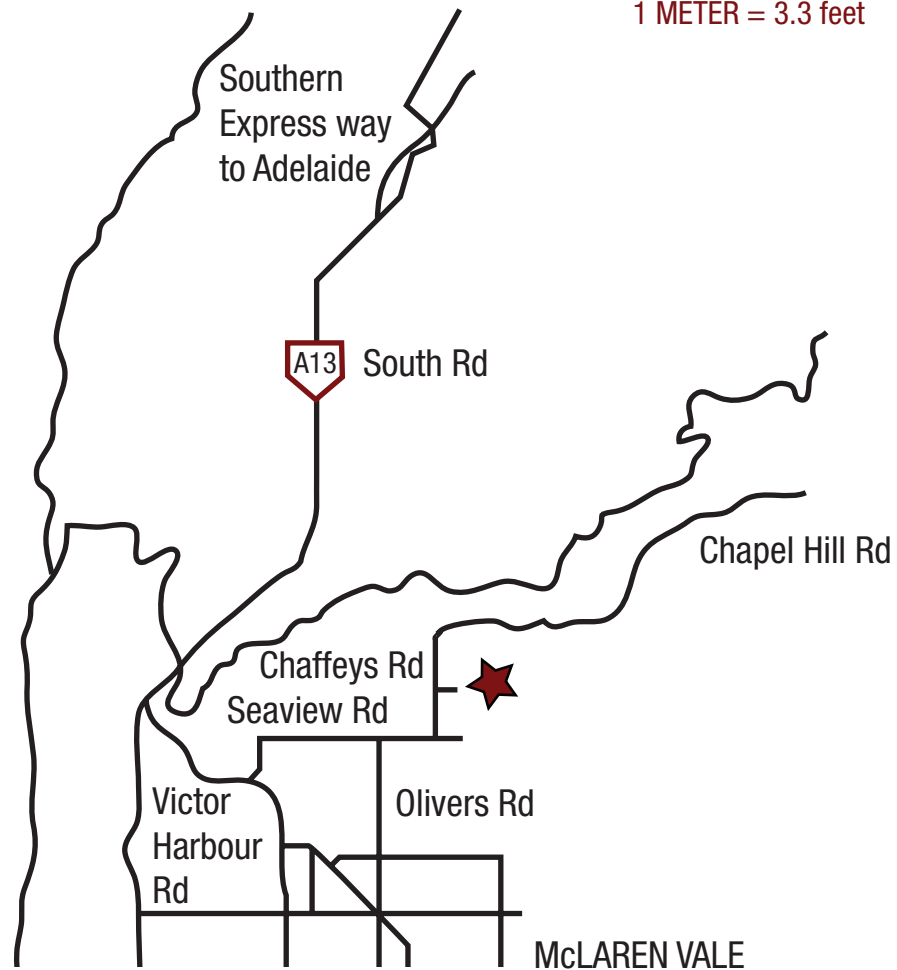

ROSEMOUNT ESTATE MCLAREN VALE

Chaffey's Road, McLaren Vale SA 5171
Phone: + 61 8 8323 8250, Fax: + 61 8 8324 9308
Opening Hours: Monday to Saturday
10.00 - 5.00pm, Sunday 11.00 - 4.00pm.
Closed: Christmas Day and Good Friday.

FROM ADELAIDE AIRPORT

Distance: 40 kms

Driving Time: Up to 1 Hr

At the first intersection turn right on to Sir Donald Bradman Drive.

Continue along for approximately 10 kms and turn right on to Marion Road.

Continue driving for approximately 20 mins and turn right on to the Southern Expressway (UBD 153 J6). Continue driving for approximately 15 mins and bear right on to Main South Road (UBD196 E7).

Continue for 2 kms and take the left hand turn on Victor Harbour Road – Old Noarlunga (UBD195 Q14).

Continue for 5 mins and turn left on to Main Road, McLaren Vale (UBD 206 L9).

Drive past the Visitors Centre and continue through the township until you see Field Street on the left (Continental Deli on the corner) (UBD 207 C13).

Follow Field Street until Seaview Road (approximately 5 kms), turn right on Seaview Road and continue along until you see Chaffey's Road on the left (UBD197 G16).

Drive along Chaffey's Road for approx 2 kms, Rosemount Estate is located on the right hand side (UBD 197G11).

FROM ADELAIDE CITY CENTRE

Distance: 40 kms

Driving Time: Up to 1 Hr

From South Terrace turn left at Anzac Highway (UBD Map 118 B16).

Continue for approximately 2.5kms and turn left at South Road (UBD Map 129 L7).

Continue driving for approx 20 mins, turn right on to the Southern Expressway (UBD 153 J6).

Continue driving for approx 15 mins & bear right on to Main South Road (UBD 196 E7).

Continue for 2 kms and take the left handturn on Victor Harbour Road – Old Noarlunga (UBD195 Q14).

Continue for 5 mins and turn left on to Main Road, McLaren Vale (UBD 206 L9).

Drive past the Visitors Centre and continuethrough the township until you see Field Street on the left (Continental Deli on the corner) (UBD 207 C13).

Follow Field Street until Seaview Road (approximately 5 kms), turn right on Seaview Road and continue along until you see Chaffey's Road on the left (UBD 197 G16).

Drive along Chaffey's Road for approximately 2 kms, Rosemount Estate is located on the right hand side (UBD197 G11).